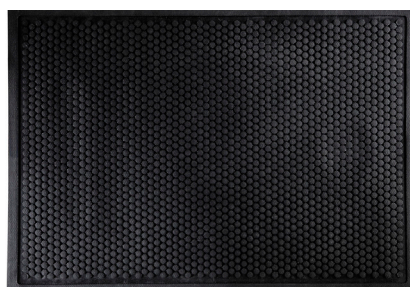

Comfort® Anti-fatigue

Anti-fatigue Mats • Indoor

The anti-fatigue mat concept is specially designed for safety, comfort and protection in areas where people stand for prolonged periods.

- Manufactured from premium quality nitrile rubber
- Water resistant, resilient to impact and easy to clean on site by hosing or through industrial laundry process
- Impervious to chemicals and oil based products
- Reduces leg fatigue and noise
- Smart trade off between support and thickness
- Anti-static properties

0032478 280 304

www.be-mark.be

Comfort® Anti-fatigue

Anti-fatigue Mats • Indoor

Specifications

Colour:	Black
Thickness:	8,5 mm
Rubber:	Nitrile Rubber (34% post-industrial content) phthalate free

Standard Sizes (cm)