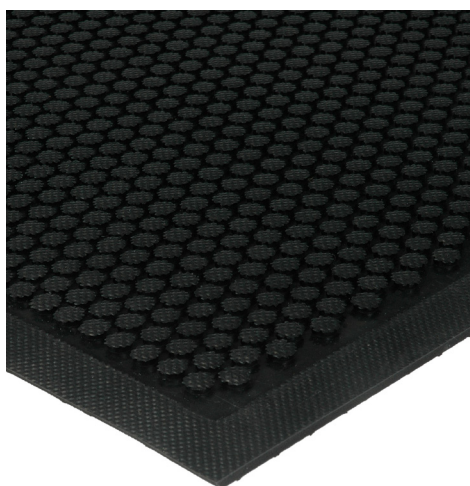

Comfort® Anti-fatigue

Anti-fatigue Mats • Indoor

The anti-fatigue mat concept is specially designed for safety, comfort and protection in areas where people stand for prolonged periods.

- Manufactured from premium quality nitrile rubber
- Water resistant, resilient to impact and easy to clean on site by hosing or through industrial laundry process
- Impervious to chemicals and oil based products
- Reduces leg fatigue and noise
- Smart trade off between support and thickness
- Anti-static properties

0032478 280 304

www.be-mark.be

Comfort® Anti-fatigue

Anti-fatigue Mats • Indoor

Specifications

Colour:	Black
Thickness:	8,5 mm
Rubber:	Nitrile Rubber (34% post-industrial content) phthalate free

Standard Sizes (cm)