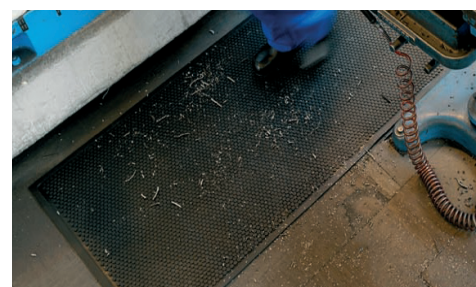

Comfort® Anti-fatigue

Anti-fatigue Mats • Indoor

The anti-fatigue mat concept is specially designed for safety, comfort and protection in areas where people stand for prolonged periods.

- Manufactured from premium quality nitrile rubber
- Water resistant, resilient to impact and easy to clean on site by hosing or through industrial laundry process
- Impervious to chemicals and oil based products
- Reduces leg fatigue and noise
- Smart trade off between support and thickness
- Anti-static properties

0032478 280 304

www.be-mark.be

Comfort® Anti-fatigue

Anti-fatigue Mats • Indoor

Specifications

Colour:	Black
Thickness:	8,5 mm
Rubber:	Nitrile Rubber (34% post-industrial content) phthalate free

Standard Sizes (cm)