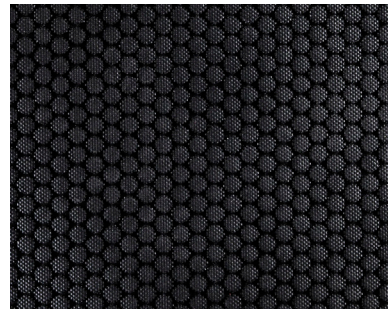

Comfort® Anti-fatigue

Anti-fatigue Mats • Indoor

The anti-fatigue mat concept is specially designed for safety, comfort and protection in areas where people stand for prolonged periods.

- Manufactured from premium quality nitrile rubber
- Water resistant, resilient to impact and easy to clean on site by hosing or through industrial laundry process
- Impervious to chemicals and oil based products
- Reduces leg fatigue and noise
- Smart trade off between support and thickness
- Anti-static properties

0032478 280 304

www.be-mark.be

Comfort® Anti-fatigue

Anti-fatigue Mats • Indoor

Specifications

Colour:	Black
Thickness:	8,5 mm
Rubber:	Nitrile Rubber (34% post-industrial content) phthalate free

Standard Sizes (cm)